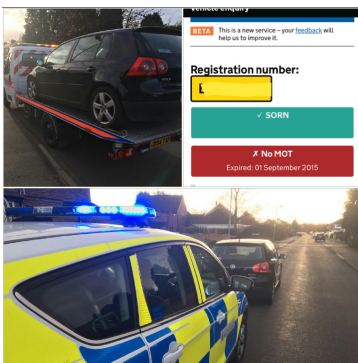

ANPR Technology removes illegally used cars from the areas roads.